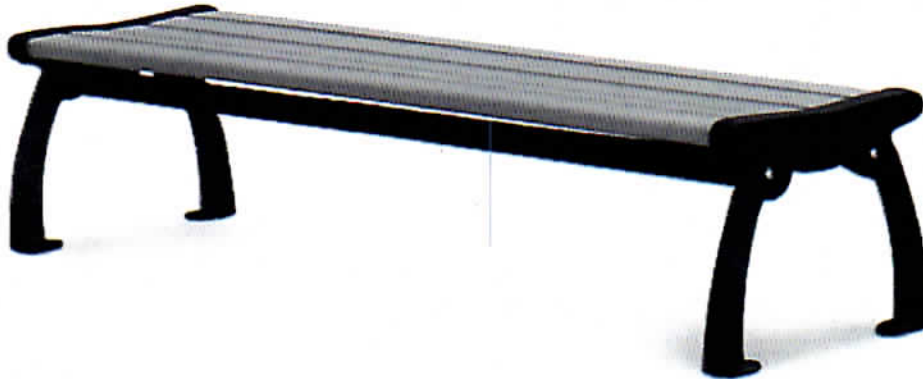

Your Outdoor Superstore

1-800-323-5664

M-F 8:00am - 4:30pm CT

Home | Free Catalog | About Us | Contact Us | FAQs | Site Map

Heritage Bench

Model PB6-HER

Contemporary Comfort

Made with nine 2" x 4" recycled plastic resinwood slats and powder-coated, heavy duty cast aluminum frames, these Heritage Benches are the industry standard for architectural design. The under structure is braced with length and width supports. The recycled plastic resinwood slats are available in an array of color options. Powder-Coated cast aluminum frames are available in black and green. Hardware is stainless steel.

1-800-323-5664

M-F 8:00am - 4:30pm CT

[Home](#) | [Free Catalog](#) | [About Us](#) | [Contact Us](#) | [FAQs](#) | [Site Map](#)

Heritage Recycled Plastic Backless Entryway Benches

Model PB4-HERBACK | Cedar/Black